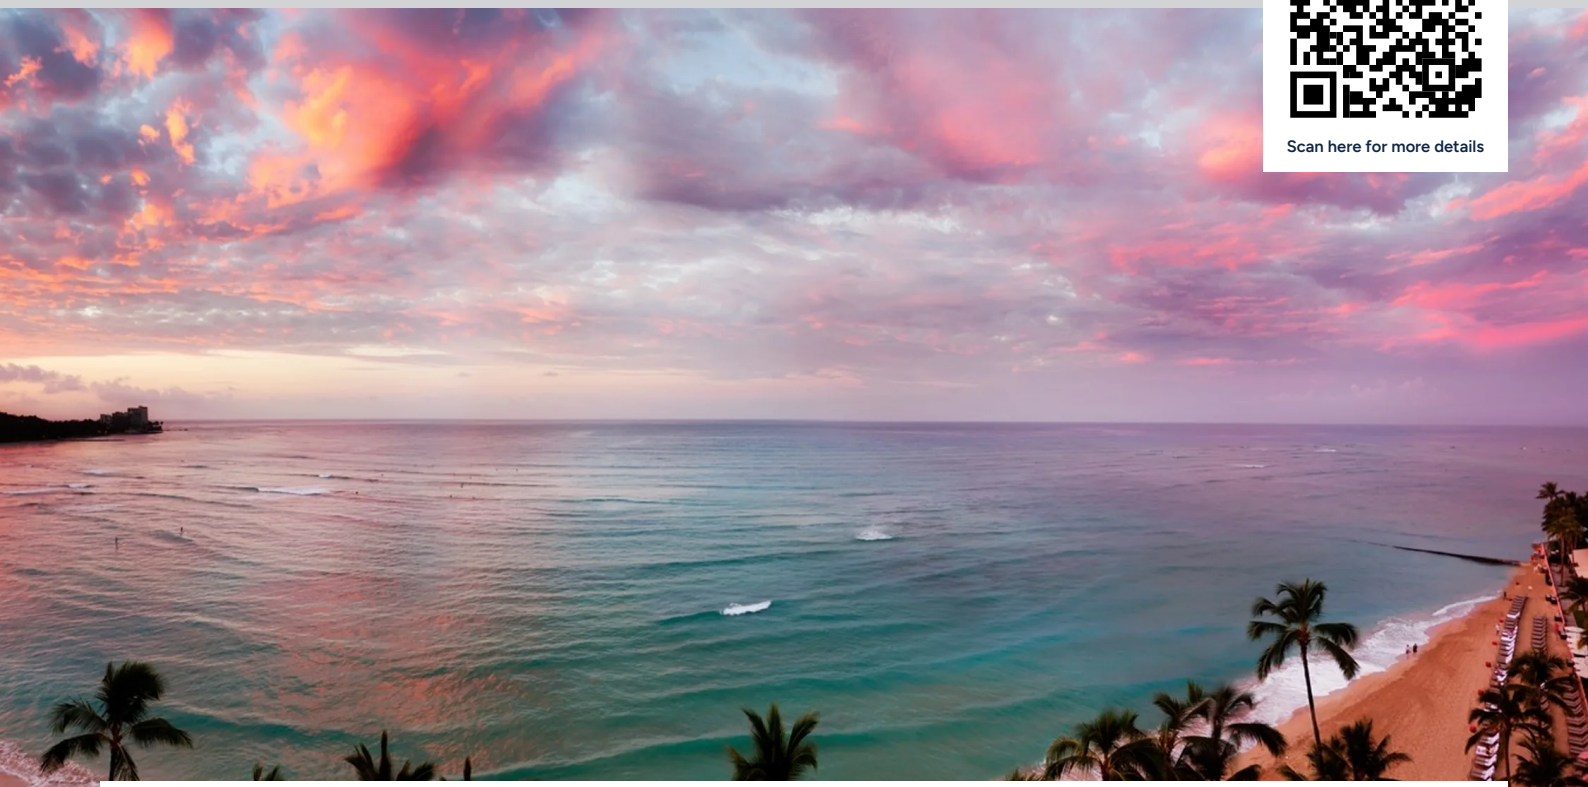

Save up to \$455pp*

Scan here for more details

ALOHA HAWAII

4 nights • Accommodation Package

 Hawaii

 Multiple departures

FROM

\$1,799*