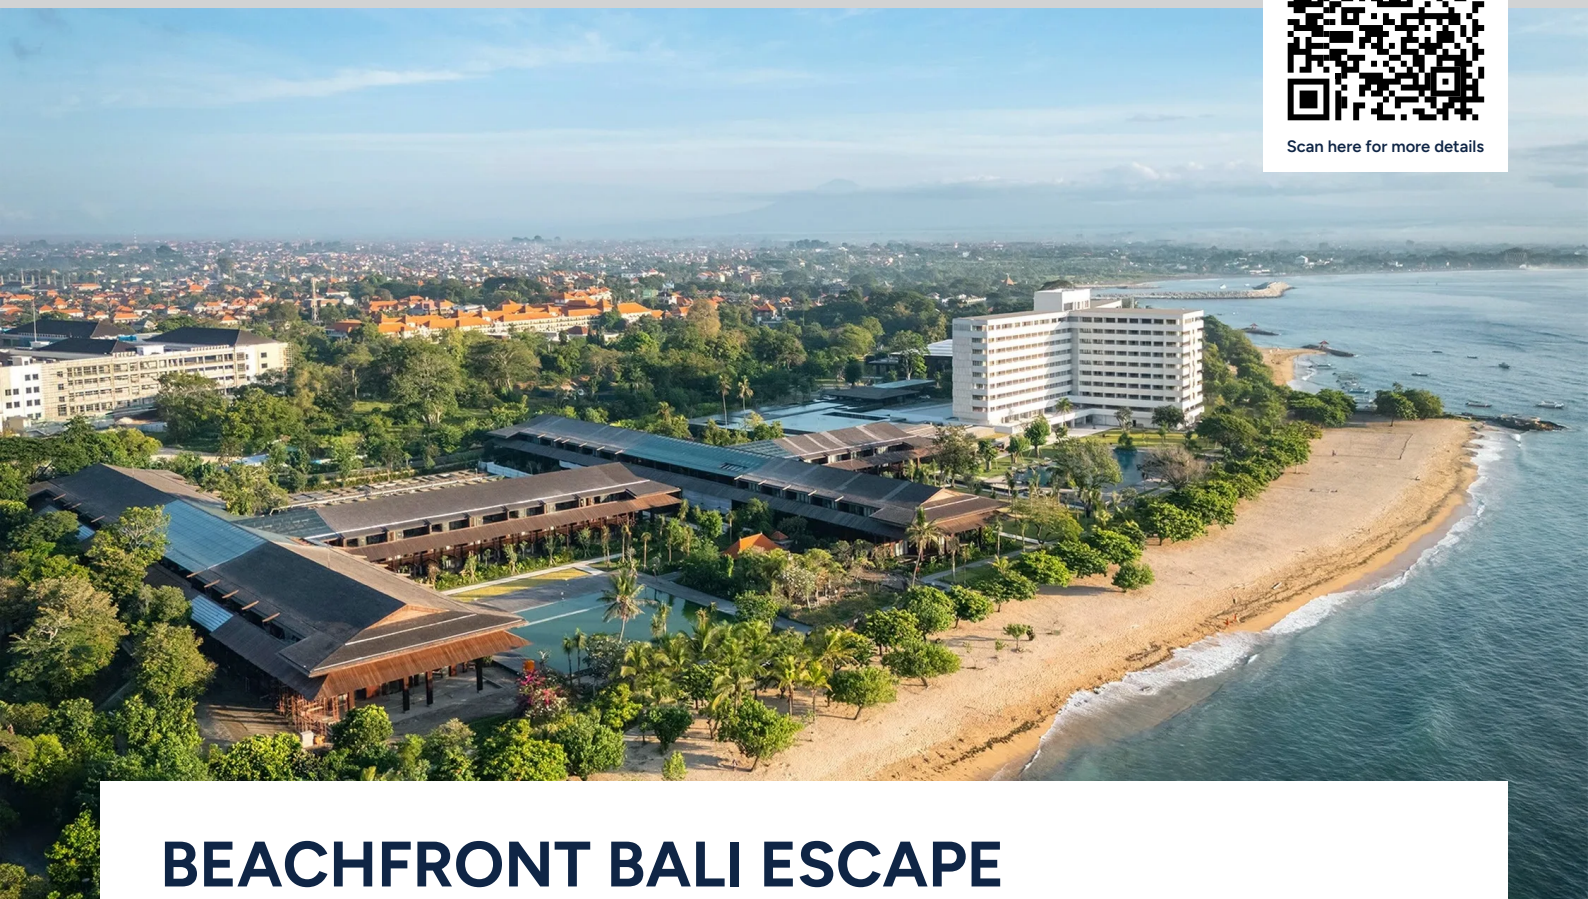

Luxury 6-night package with daily dining, two-hour free flow drinks, and butler service - save up to \$3,264\* per couple!

Scan here for more details

# BEACHFRONT BALI ESCAPE

6 night package

 Sanur

 For travel between 14 May 2026 to 30 Apr 2027

FROM

**\$2,649\***

for two adults in a Tropical Suite

LUXURY ESCAPES